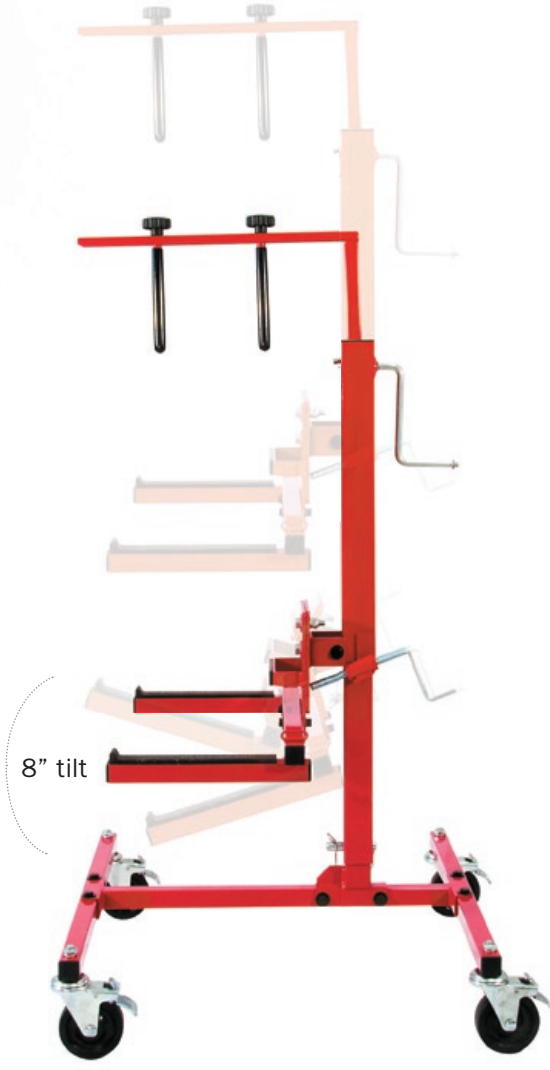

MAKE SURE IT'S INNOVATIVE

INNOVATIVE DOOR-JACK

THERE WHEN YOU NEED IT, GONE WHEN YOU DON'T!

NEW Innovative Door-Jack™

I-DJ

Jack be nimble, Jack be quick.

Positioning loads is no big trick.

- > Now one tech can handle big bumpers and doors alone.
- > Industry's only 8" front-to-back tilting adjustment.
- > Ample padding. No metal-on-metal contact, no damage.
- > Adjusts from 7" to 32" from the floor.
- > Custom 4" total-lock, easy-glide wheels for zero movement.
- > No swivel or creep when wheels are locked.
- > Side-to-side tilt adjustment for easy handling.
- > Wide stance for big load stability.
- > Heavy gauge steel with durable powder finish.
- > Three-year limited warranty.

INNOVATIVE
TOOLS & TECHNOLOGIES, INC.

NEW

TOLL FREE: 1+866.438.4884   WEB: WWW.INNOVATIVETOOLS.COM