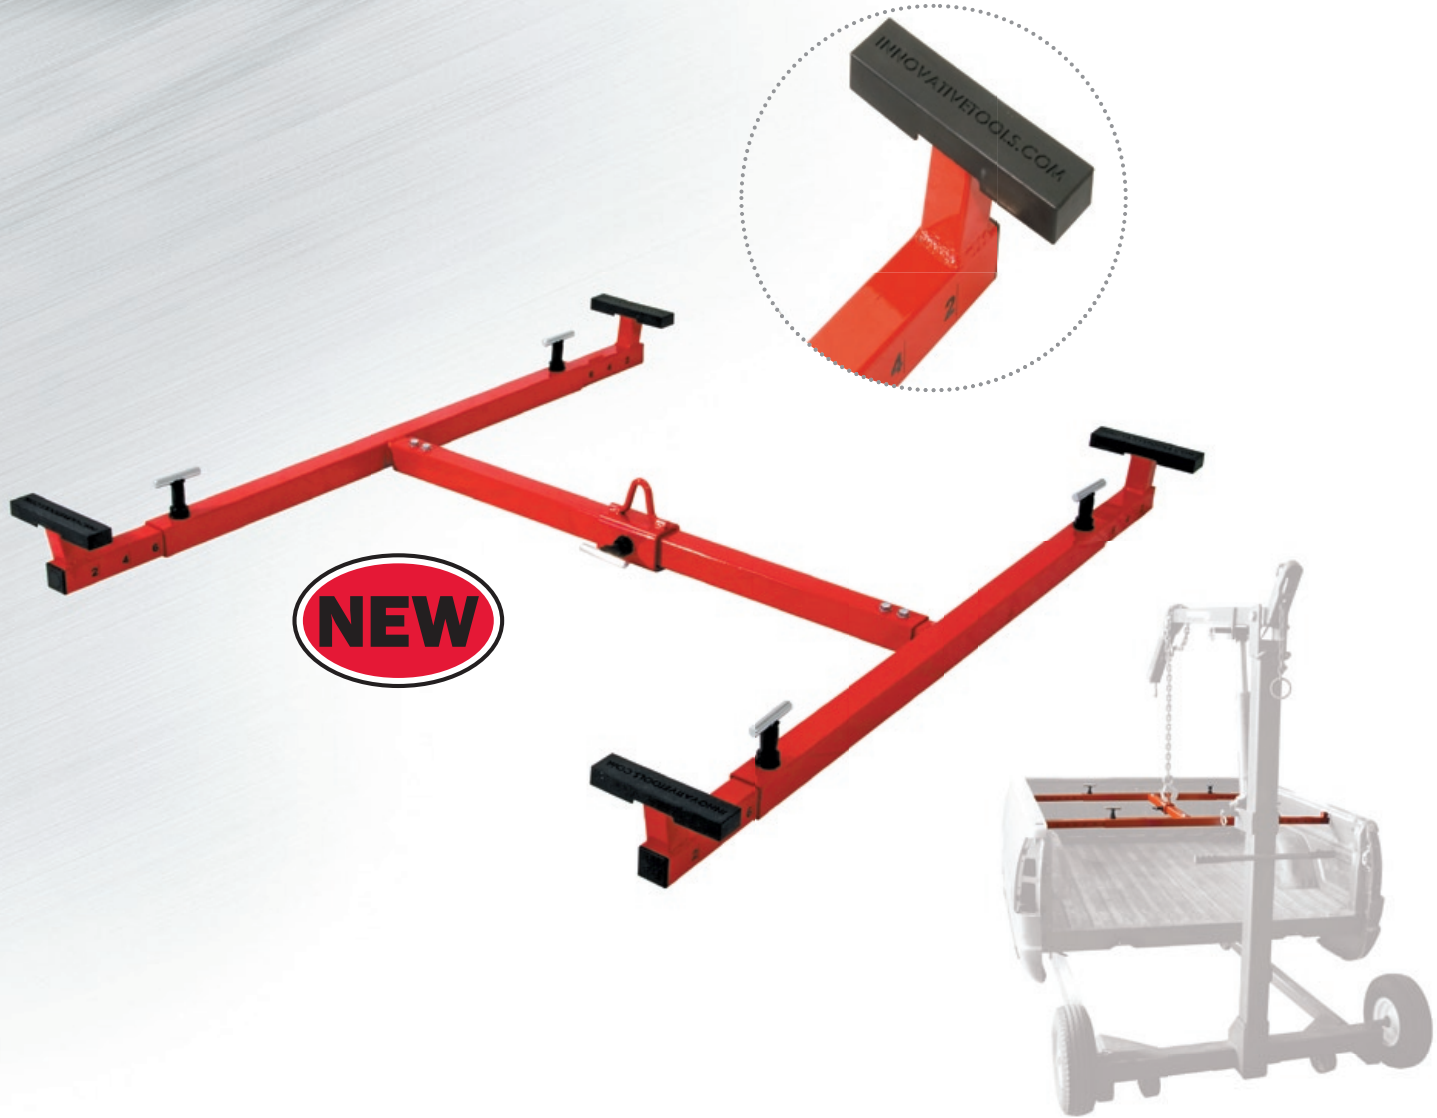

MAKE SURE IT'S INNOVATIVE

INNOVATIVE BED-LIFT

THE ONE-MAN POWER-LIFT!

NEW Innovative Bed-Lift™

I-BL

The one-man power-lift!

- > Allows one-person truck bed removal.
- > Lift pickup truck beds easily and safely.
- > Sliding hook allows even weight distribution.
- > Adjusts from 40" to 70" wide.
- > Rated at 500 lbs. capacity.
- > Rubber-padded support arms prevent damage.
- > Durable powder coat finish.
- > Lifetime warranty.
- > For use with engine hoist or cherry picker.